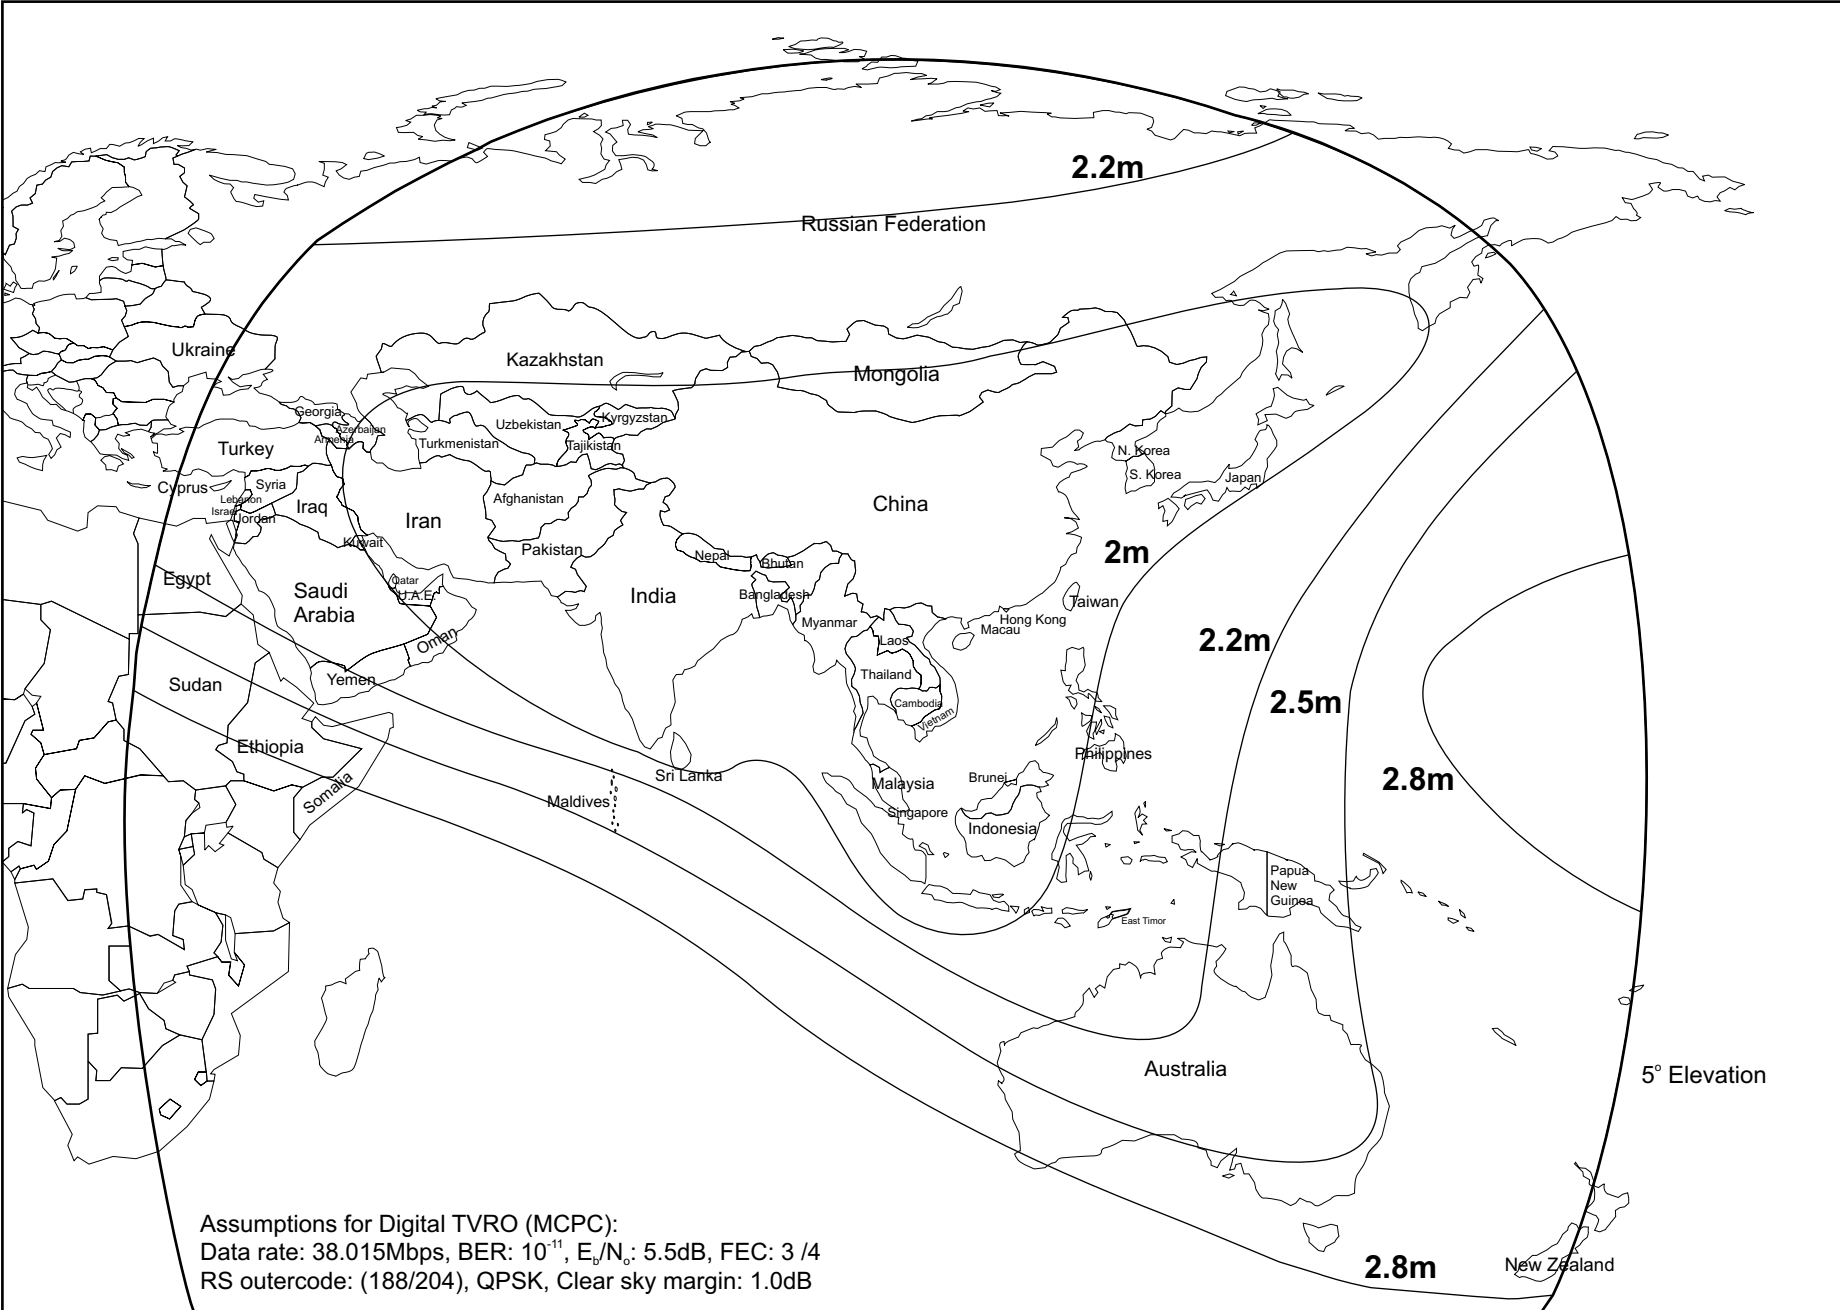

AsiaSat 2 (100.5°E) C-Band Digital (MCPC) TVRO Antenna Diameter

Note: The antenna sizes shown are general antenna sizes which were based on information available at the time of generation. Actual antenna sizes subject to link budget confirmation and may vary depending on individual transponder characteristics.